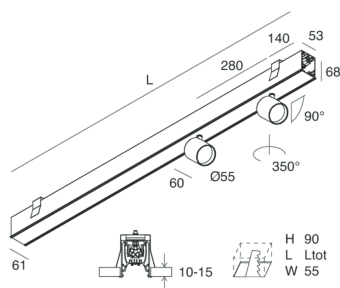

HERO C

108851.01H

novalux
ITALIAN LIGHTING DESIGN SINCE 1948

Features

Use: Indoor
Type of installation: RECESSED INTO PLASTERBOARD
Emission: DIRECT
Optics: SPOT
Beam: 14°
Colour: WHITE
Dimming: PUSH, DALI
Emergency: NO
L: 1120mm
A: 61mm
H: 68mm
Made in: ITALY
Warranty: 5 years
Weight: 3.4kg