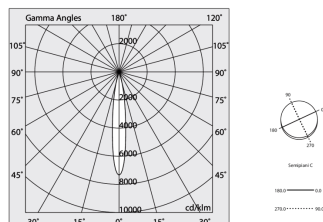

HERO C

108851.01H

novalux
ITALIAN LIGHTING DESIGN SINCE 1948

Features

Use: Indoor
Type of installation: RECESSED INTO PLASTERBOARD
Emission: DIRECT
Optics: SPOT
Beam: 14°
Colour: WHITE
Dimming: PUSH, DALI
Emergency: NO
L: 1120mm
A: 61mm
H: 68mm
Made in: ITALY
Warranty: 5 years
Weight: 3.4kg

Tech data

Luminaire input power: 29W
Luminaire luminous flux: 2332lm
IP: 40
Insulation class: I
Supply voltage: 220-240V 50/60Hz
SELV: Si

Source

Light source: LED
Source power: 2x13W
Source luminous flux: 3040lm
Colour temperature: 4000K
CRI: >90
Colour tolerance: 3 Step MacAdam
LED lifespan: 50000h L80 B20