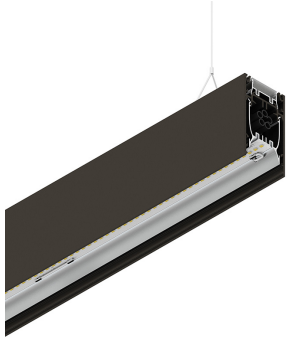

## Features

Use: Indoor  
Type of installation: SUSPENDED  
Emission: DIRECT/INDIRECT  
Colour: CAFFE  
Dimming: PUSH  
Emergency: NO  
L: 1400mm  
A: 53mm  
H: 92mm  
Made in: ITALY  
Warranty: 5 years  
Weight: 5kg

## Tech data

Luminaire input power: 62.9W  
Indirect luminous flux: 2767lm  
IP: 40  
Insulation class: I  
Supply voltage: 220-240V 50/60Hz  
SELV: Si