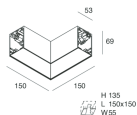

COMPLETION ACCESSORIES

HERO: MOD.CIECO ANG.SX 150 CAP

108677.21