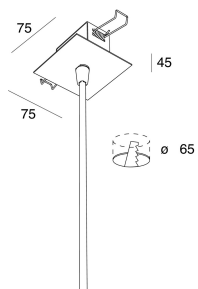

P-30 PCB

105856.02

novalux
ITALIAN LIGHTING DESIGN SINCE 1948

P-30: ROSONE CARTON. ALIM L=1200 3P BIA

103319.01

Novalux S.r.l. via Marzabotto, 2 40050 Funo di Argelato (BO) Italy
Tel: +39 051 860558 · Fax +39 051 6647859 · Mail: info@novalux.it · VAT number 00536541204 · novalux.com
Company subject to the management and coordination by SLV GmbH

This technical data sheet is owned by Novalux S.r.l., all rights reserved. Novalux S.r.l. reserves the right to make changes without prior notice.