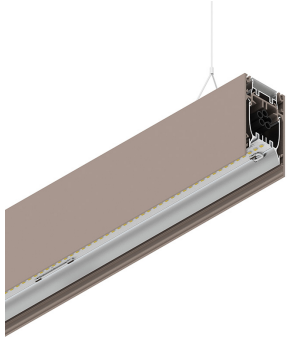

HERO B

108777.21H

novalux
ITALIAN LIGHTING DESIGN SINCE 1948

Features

Use: Indoor
Type of installation: SUSPENDED
Emission: DIRECT/INDIRECT
Colour: CAPPUCCINO
Dimming: PUSH
Emergency: NO
L: 1120mm
A: 53mm
H: 92mm
Made in: ITALY
Warranty: 5 years
Weight: 4kg

Tech data

Luminaire input power: 48.5W
Indirect luminous flux: 2123lm
IP: 40
Insulation class: I
Supply voltage: 220-240V 50/60Hz
SELV: Si

Source

Light source: LED
Source power: 43W
Colour temperature: 3000K
CRI: >90
Colour tolerance: 3 Step MacAdam
LED lifespan: 50000h L80 B20