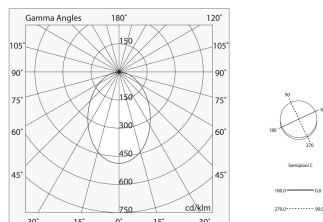

Features

Use: Indoor
Type of installation: RECESSED, SUSPENDED, CEILING MOUNTED
Emission: DIRECT
Optics: OPAL
Colour: GOLD
Dimming: WITH ACCESSORY
Emergency: NO
L: Ø 962mm
A: 40mm
H: 40mm
Made in: ITALY
Warranty: 5 years
Weight: 4.2kg

Tech data

Luminaire input power: 44.8W
Luminaire luminous flux: 2786lm
IP: 40
Insulation class: III
Supply voltage: MAX 1.8A
UGR: <19
SELV: No

Source

Light source: LED
Source power: 42W
Source luminous flux: 5668lm
Colour temperature: 2700K
CRI: >90
LED lifespan: 50000h L80 B20

Compliance

CEI EN 60598-1:2015 + A11:2009. IEC 60598-2:2015 2-1, 2-2

Standards

Photobiological risk: RISK GROUP 0 Certified fixture in EXEMPT GROUP, in accordance with CEI EN 62471:2010-01, IEC TR 62778:2014.

CAM edilizia: The product complies with the requirements for public buildings, ministerial decree of 23rd June 2022 n.256.

[View more product info](#)