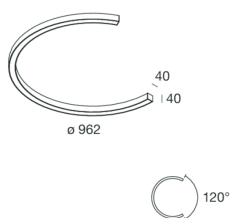

Features

Use: Indoor
Type of installation: RECESSED, SUSPENDED, CEILING MOUNTED
Emission: DIRECT
Optics: OPAL
Colour: GOLD
Dimming: WITH ACCESSORY
Emergency: NO
L: Ø 962mm
A: 40mm
H: 40mm
Made in: ITALY
Warranty: 5 years
Weight: 4.2kg

Tech data

Luminaire input power: 44.8W
Luminaire luminous flux: 2786lm
IP: 40
Insulation class: III
Supply voltage: MAX 1.8A
UGR: <19
SELV: No

Source

Light source: LED
Source power: 42W
Source luminous flux: 5668lm
Colour temperature: 2700K
CRI: >90
LED lifespan: 50000h L80 B20

Compliance

CEI EN 60598-1:2015 + A11:2009. IEC 60598-2:2015 2-1, 2-2

Standards

Photobiological risk: RISK GROUP 0 Certified fixture in EXEMPT GROUP, in accordance with CEI EN 62471:2010-01, IEC TR 62778:2014.

CAM edilizia: The product complies with the requirements for public buildings, ministerial decree of 23rd June 2022 n.256.

[View more product info](#)