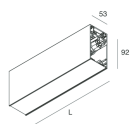

HERO B: MOD.CIECO 1680 NE

1087A8.02