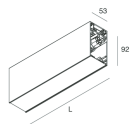

HERO B

1087D1.02

novalux
ITALIAN LIGHTING DESIGN SINCE 1948

COMPLETION ACCESSORIES

HERO B: MOD.CIECO 250 NE

1087A3.02