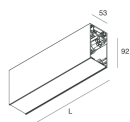

HERO B: MOD.CIECO 1400 NE

1087A7.02