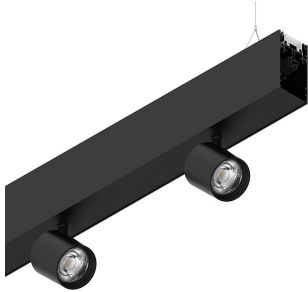

HERO B

1087D1.02

novalux
ITALIAN LIGHTING DESIGN SINCE 1948

Features

Use: Indoor
Type of installation: SUSPENDED
Emission: DIRECT/INDIRECT
Optics: SPOT
Beam: 34°
Colour: BLACK
Dimming: PUSH
Emergency: NO
L: 1120mm
A: 53mm
H: 92mm
Made in: ITALY
Warranty: 5 years
Weight: 2.5kg