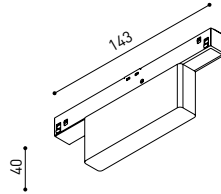

A338-00-12- | W | N |

TRACK 48V Corner 90° Connector One Plane

A338-00-24- | W | N |

*Not suitable for trimless version

TRACK 48V Central Connector

A338-00-02- | W | N |

TRACK 48V Wireless Control

0434-01-31- | W | N | Casambi/AAG Stucchi App