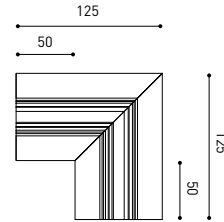

TRACK 48V TRIMLESS
Corner 90° One Plane

*Electrical connection not included