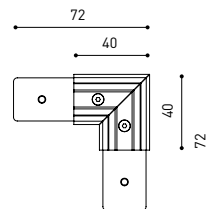

TRACK 48V SURFACE SHORT
Corner 90° One Plane

*Electrical connection not included