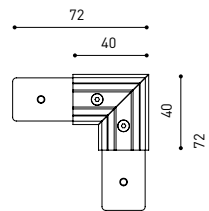

TRACK 48V SURFACE
Corner 90° One Plane

*Electrical connection not included