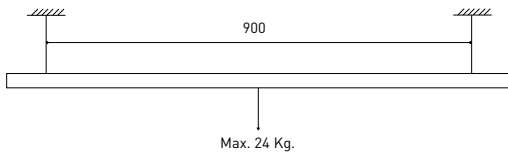

TRACK 48V SURFACE
Corner 90° One Plane

*Electrical connection not included

TRACK 48V SURFACE SHORT

TRACK 48V SURFACE SHORT 1m	A338-21-00-	WT	NT
TRACK 48V SURFACE SHORT 2m	A338-22-00-	WT	NT
TRACK 48V SURFACE SHORT 3m	A338-23-00-	WT	NT
TRACK 48V SURFACE SHORT Corner 90° One Plane	A338-24-00-	WT	NT

TRACK 48V SURFACE SHORT
Corner 90° One Plane

*Electrical connection not included

48V SYSTEM TRACK 48V

DROP VOLTAGE TABLE

POWER (W)	CABLE SECTION (mm ²)	CABLE LENGTH (m)			
		5	10	20	30
100	0,75	50	50	X	X
	1,5	50	50	40	25
150	0,75	40	15	X	X
	1,5	50	40	20	X