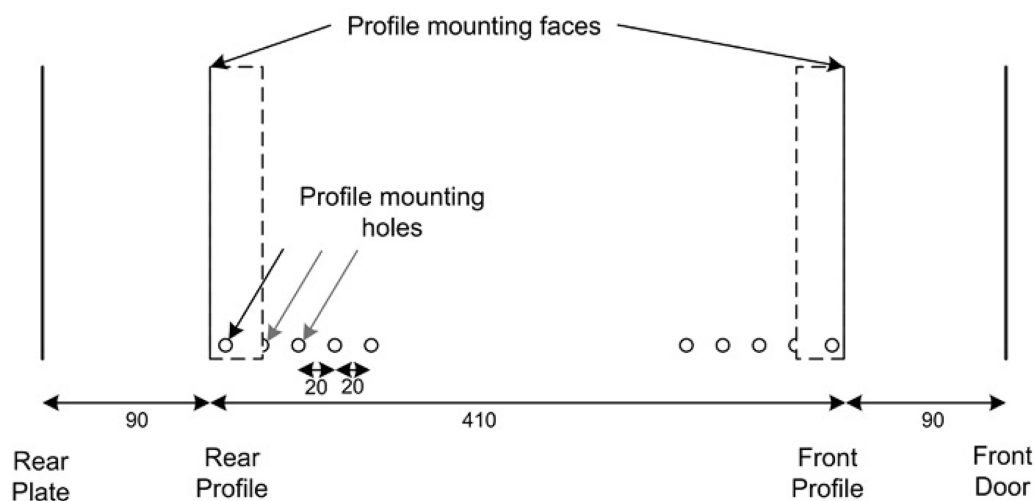

Dessins de produits

All dimensions in mm

Informations concernant les références produits

Référence du produit	Description
WB12.6SG	Coffret Muraux 12U 600 mm de Profondeur Gris
WB12.6SGB	Coffret Muraux 12U 600 mm de Profondeur Noir
WB15.6SG	Coffret Muraux 15U 600 mm de Profondeur Gris
WB15.6SGB	Coffret Muraux 15U 600 mm de Profondeur Noir
WB18.6SG	Coffret Muraux 18U 600 mm de Profondeur Gris
WB18.6SGB	Coffret Muraux 18U 600 mm de Profondeur Noir
WB21.6SG	Coffret Muraux 21U 600 mm de Profondeur Gris
WB21.6SGB	Coffret Muraux 21U 600 mm de Profondeur Noir
WB6.6SG	Coffret Muraux 6U 600 mm de Profondeur Gris
WB6.6SGB	Coffret Muraux 6U 600 mm de Profondeur Noir
WB9.6SG	Coffret Muraux 9U 600 mm de Profondeur Gris
WB9.6SGB	Coffret Muraux 9U 600 mm de Profondeur Noir
WBFP12.6SG	Coffret Muraux 12U 600 mm de Profondeur Gris Emballées à Plat
WBFP12.6SGB	Coffret Muraux 12U 600 mm de Profondeur Noir Emballées à Plat
WBFP15.6SG	Coffret Muraux 15U 600 mm de Profondeur Gris Emballées à Plat