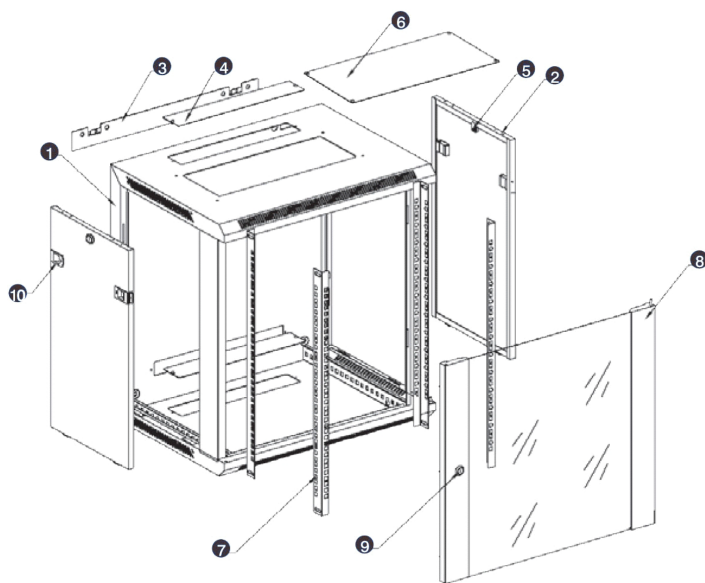

- Cable entry cut out in top and base

- Angled vented roof

- Adjustable 19" mounting profiles

Coffret Muraux 15U 600 mm de Profondeur Noir Emballées à Plat

Référence du produit: WBF15.6SGB

excel
without compromise.

Vue éclatée

- ① Frame
- ② Side panel
- ③ Mounting panel
- ④ Cable entry cover, removeable
- ⑤ Side key lock
- ⑥ Fan cover, removeable
- ⑦ Mounting profile
- ⑧ Front door
- ⑨ Front door key lock
- ⑩ Slam latch lock