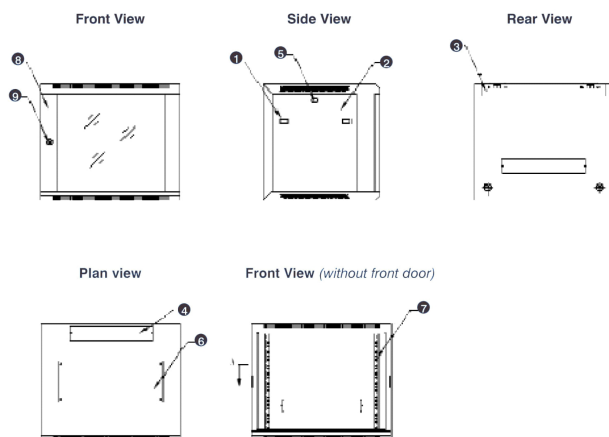

- Cable entry cut out in top and base

- Angled vented roof

- Adjustable 19" mounting profiles

Coffret Muraux 15U 600 mm de Profondeur Noir Emballées à Plat

Référence du produit: WBF15.6SGB

excel
without compromise.

Vue éclatée

- ① Frame
- ② Side panel
- ③ Mounting panel
- ④ Cable entry cover, removeable
- ⑤ Side key lock
- ⑥ Fan cover, removeable
- ⑦ Mounting profile
- ⑧ Front door
- ⑨ Front door key lock
- ⑩ Slam latch lock