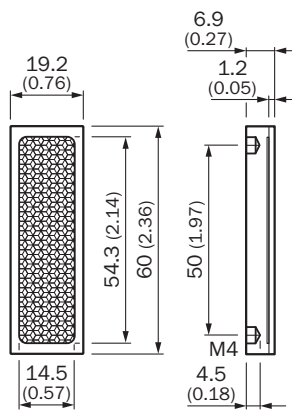

## Ordering information

Type	Part no.
PL20F-A	5327808

Other models and accessories → [www.sick.com/](http://www.sick.com/)

## Detailed technical data

### Technical specifications

<b>Accessory group</b>	Reflectors
<b>Accessory family</b>	Fine triple reflectors
<b>Description</b>	Fine triple, planar, suitable for laser sensors
<b>Mounting system type</b>	Blind hole thread
<b>Ambient operating temperature</b>	-30 °C ... +65 °C
<b>Dimensions</b>	19.2 mm x 60 mm
<b>Reflective area</b>	15 mm x 55 mm
<b>Material</b>	PMMA/ABS

Dimensional drawing (Dimensions in mm (inch))