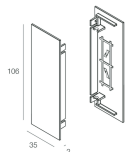

RECTA

111403.02

novalux
ITALIAN LIGHTING DESIGN SINCE 1948

COMPLETION ACCESSORIES

RECTA: COPPIA TESTATE NE

111428.02