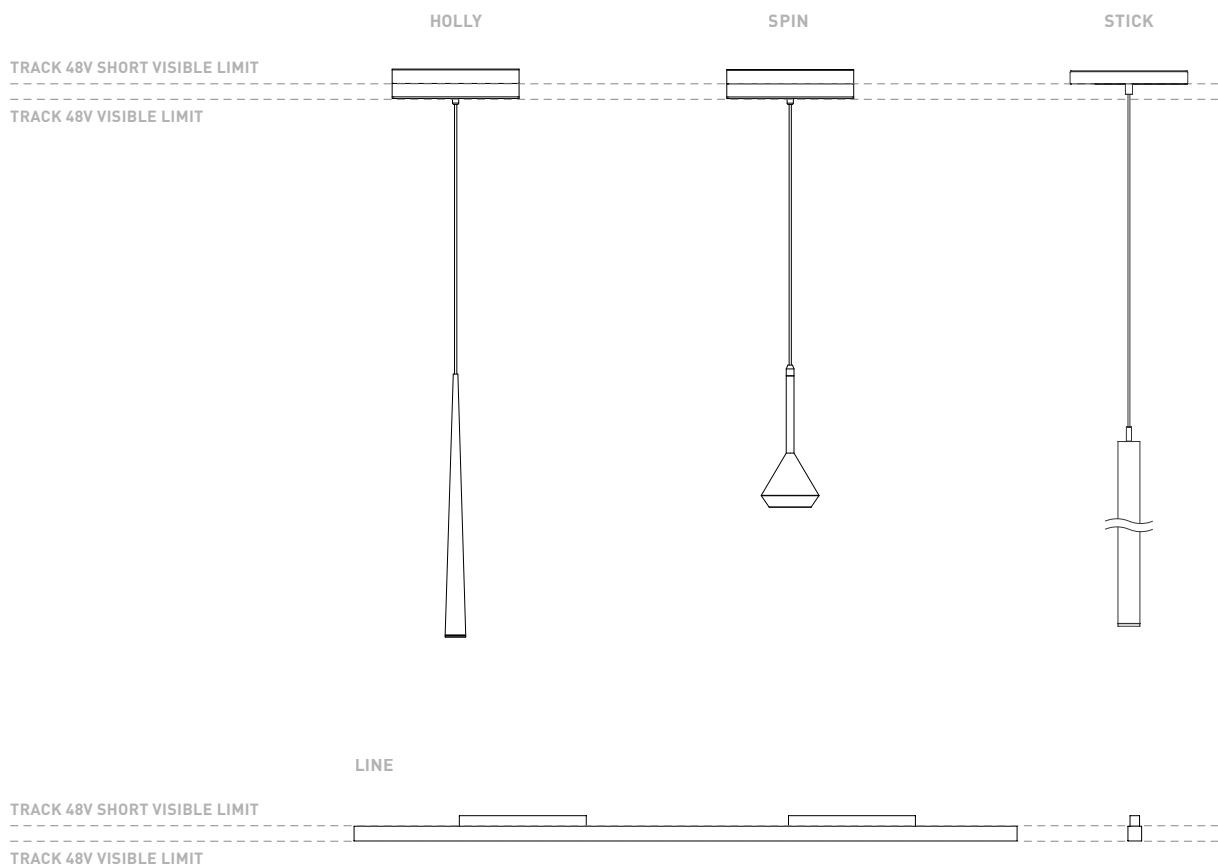

TRACK 48V SURFACE SHORT
Corner 90° One Plane

*Electrical connection not included

48V SYSTEM TRACK 48V

DROP VOLTAGE TABLE

POWER (W)	CABLE SECTION (mm ²)	CABLE LENGTH (m)			
		5	10	20	30
100	0,75	50	50	X	X
	1,5	50	50	40	25
150	0,75	40	15	X	X
	1,5	50	40	20	X

	P	V	D
CONSTANT VOLTAGE LED POWER SUPPLY 0434-01-61*	100W	48V	298 x 16 x 19 mm
0434-01-62	150W	48V	350 x 30 x 18 mm

220 V -
240

*To be installed inside the track.

COMPATIBILITY ACCORDING TO TYPE OF TRACK

TRACK 48V & TRACK 48V SURFACE SHORT

Order with *The 2019 Collection* codes. Products with one single version for both tracks

ALL 48V TRACK

TRACK 48V Live-End Connector

A338-00-01- | W | N |

TRACK 48V Corner Connector