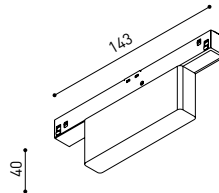

A338-00-12- | W | N |

TRACK 48V Corner 90° Connector One Plane

A338-00-24- | W | N |

*Not suitable for trimless version

TRACK 48V Central Connector

A338-00-02- | W | N |

TRACK 48V Wireless Control

0434-01-31- | W | N | Casambi/AAG Stucchi App