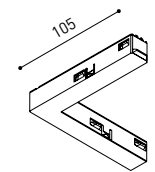

TRACK 48V Corner 90° Connector One Plane

A338-00-24- | W | N |

*Not suitable for trimless version