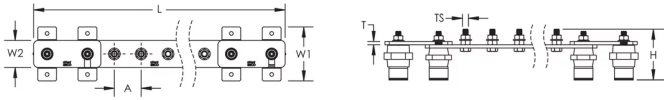

Unit Weight: 6,44-kg

ADDITIONAL PRODUCT DETAILS

Tinned finish is 8 microns according to ASTM B545 Service Class "C" for corrosive environments.

DIAGRAMS

AVERTISSEMENT

Les produits nVent doivent être installés et utilisés conformément aux consignes figurant dans les fiches d'instructions et les documents de formation des produits nVent. Les fiches d'instructions sont disponibles à l'adresse suivante: www.nvent.com et auprès de votre représentant du service client nVent. Une mauvaise installation, une utilisation incorrecte, une application erronée ou toute autre forme de non-respect scrupuleux des instructions et avertissements de nVent peuvent entraîner un dysfonctionnement du produit, des dommages matériels, des lésions corporelles graves et le décès et/ou annuler votre garantie.

Amérique du Nord

+1.800.753.9221

Option 1 – Customer Care

Option 2 – Technical Support

Europe

Netherlands:

+31 800-0200135

France:

+33 800 901 793

Europe

Germany:

800 1890272

Other Countries:

+31 13 5835404