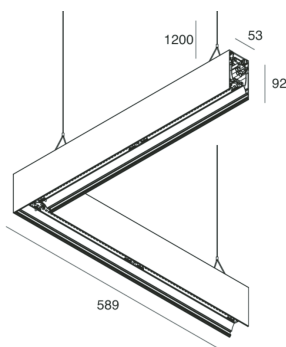

HERO B

108791.01H

novalux

ITALIAN LIGHTING DESIGN SINCE 1948

Features

Use: Indoor
Type of installation: SUSPENDED
Emission: DIRECT/INDIRECT
Colour: WHITE
Dimming: PUSH
Emergency: NO
L: 589x589mm
A: 53mm
H: 92mm
Made in: ITALY
Warranty: 5 years
Weight: 3.3kg