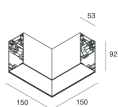

HERO B: MOD.CIECO ANG.SX 150 BIA

1087A4.01