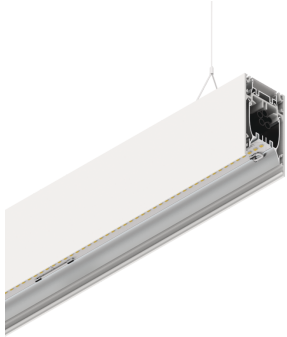

## Features

Use: Indoor  
Type of installation: SUSPENDED  
Emission: DIRECT/INDIRECT  
Optics: OPAL  
Colour: WHITE  
Dimming: DALI  
Emergency: NO  
L: 1400mm  
A: 53mm  
H: 92mm  
Made in: ITALY  
Warranty: 5 years  
Weight: 5kg