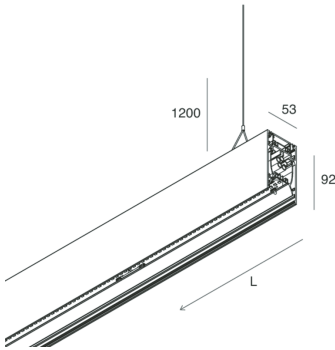

## Features

Use: Indoor  
Type of installation: SUSPENDED  
Emission: DIRECT/INDIRECT  
Optics: OPAL  
Colour: WHITE  
Dimming: DALI  
Emergency: NO  
L: 1400mm  
A: 53mm  
H: 92mm  
Made in: ITALY  
Warranty: 5 years  
Weight: 5kg