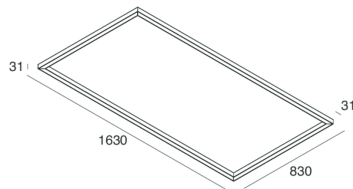

## Features

Use: Indoor  
Type of installation: WALL, CEILING MOUNTED  
Emission: DIRECT  
Optics: OPAL  
Colour: CAPPUCCINO  
Dimming: ON/OFF  
Emergency: NO  
L: 1630mm  
A: 830mm  
H: 31mm  
Made in: ITALY  
Warranty: 5 years  
Weight: 8kg