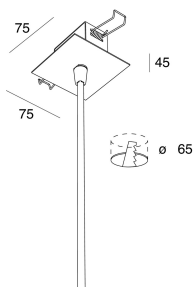

P-30 READY

103346.21

novalux
ITALIAN LIGHTING DESIGN SINCE 1948

MOUNTING ACCESSORIES

P-30: ROSONE CARTON. ALIM L=1200 3P BIA

103319.01