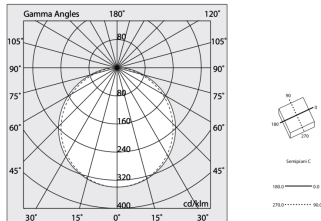

## Features

Use: Indoor  
Type of installation: WALL, CEILING MOUNTED  
Emission: DIRECT  
Optics: OPAL  
Colour: CAPPUCCINO  
Dimming: ON/OFF  
Emergency: NO  
L: 1630mm  
A: 830mm  
H: 31mm  
Made in: ITALY  
Warranty: 5 years  
Weight: 8kg