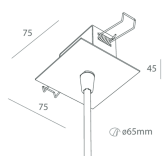

## MOUNTING ACCESSORIES

---

P-30: ROSONE CARTON. ALIM L=1200 3P BIA

**103319.01**

---

P-30: ROSONE CARTON. ALIM L1200 3P CAPP

**103319.21**

---