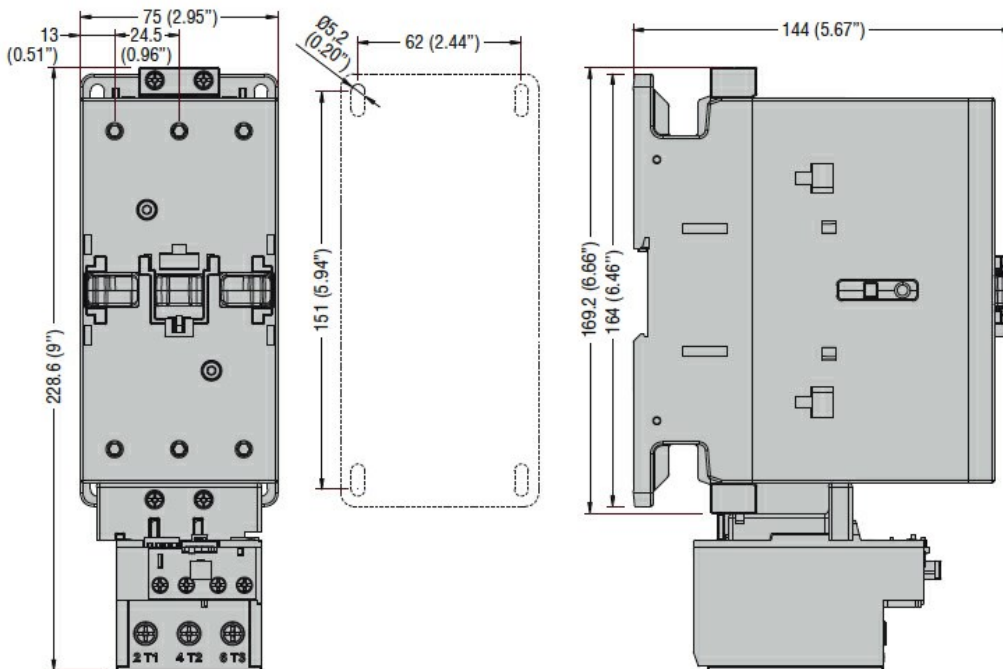

General characteristics

Reset mode

Manual

Mechanical features

Fixing

Direct mounting
on BF95...
BF150...

Dimensions

Wiring diagrams