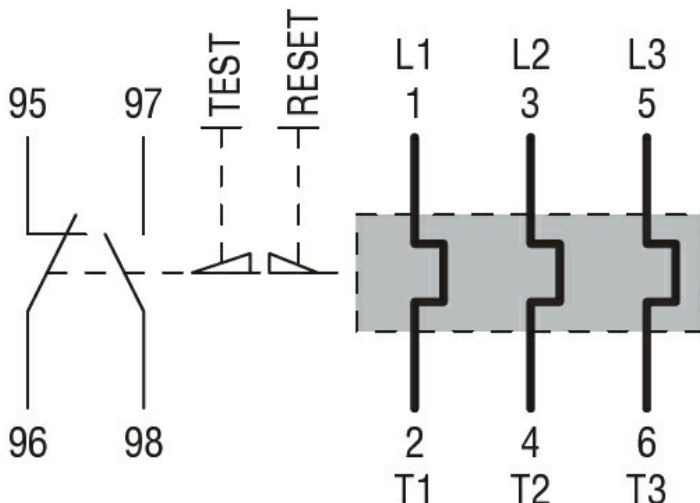

General characteristics

Reset mode

Manual

Mechanical features

Fixing

Direct mounting
on BF95...
BF150...

Dimensions

Wiring diagrams