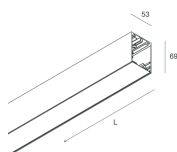

COMPLETION ACCESSORIES

EDY L: MOD. CIECO 1120 CAP

109605.21