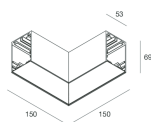

EDY L: MOD. CIECO ANG 150 CAP

109607.21