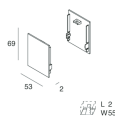

This technical data sheet is owned by Novalux S.r.l., all rights reserved. Novalux S.r.l. reserves the right to make changes without prior notice.

COMPLETION ACCESSORIES

EDY L: MOD. CIECO 1120 CAP

109605.21

EDY L: MOD. CIECO 1680 CAP

109606.21

EDY L: MOD. CIECO ANG 150 CAP

109607.21

HERO: COPPIA TESTATE CAP

108684.21

MOUNTING ACCESSORIES

HERO: SOSPL3000 1PZ. TESTA/CODA