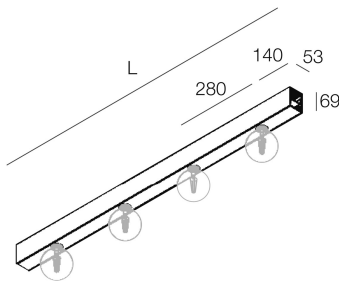

Compliance

CEI EN 60598-1:2015 + A11:2009. IEC 60598-2:2015 2-2

[View more product info](#)

Novalux S.r.l. via Marzabotto, 2 40050 Funo di Argelato (BO) Italy
Tel: +39 051 860558 · Fax +39 051 6647859 · Mail: info@novalux.it · VAT number 00536541204 · novalux.com
Company subject to the management and coordination by SLV GmbH

This technical data sheet is owned by Novalux S.r.l., all rights reserved. Novalux S.r.l. reserves the right to make changes without prior notice.