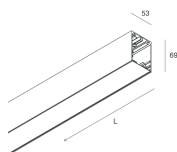

This technical data sheet is owned by Novalux S.r.l., all rights reserved. Novalux S.r.l. reserves the right to make changes without prior notice.

COMPLETION ACCESSORIES

EDY L: MOD. CIECO 1120 CAP

109605.21