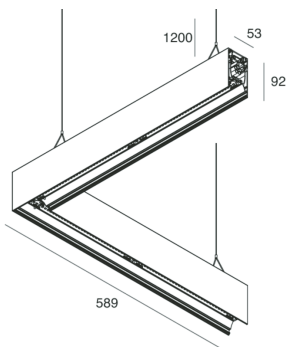

HERO B

108759.20H + 108908.99

novalux
ITALIAN LIGHTING DESIGN SINCE 1948

Features

Use: Indoor
Type of installation: SUSPENDED
Emission: DIRECT/INDIRECT
Optics: OPAL
Colour: CAFFE
Dimming: DALI
Emergency: NO
L: 589x589mm
A: 53mm
H: 92mm
Made in: ITALY
Warranty: 5 years
Weight: 3.3kg