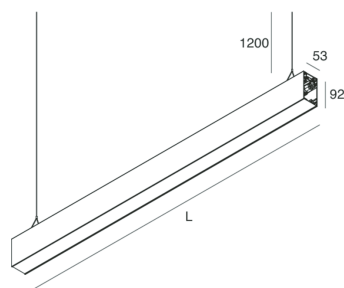

HERO B

1087B5.20

novalux
ITALIAN LIGHTING DESIGN SINCE 1948

Features

Use: Indoor
Type of installation: SUSPENDED
Emission: INDIRECT
Optics: OPAL
Colour: CAFFE
Dimming: ON/OFF
Emergency: NO
L: 1120mm
A: 53mm
H: 92mm
Made in: ITALY
Warranty: 5 years
Weight: 4kg