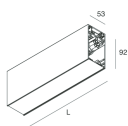

HERO B: MOD.CIECO 1120 CAF

1087A6.20