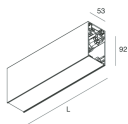

HERO B

1087B5.20

novalux
ITALIAN LIGHTING DESIGN SINCE 1948

COMPLETION ACCESSORIES

HERO B: MOD.CIECO 250 CAF

1087A3.20