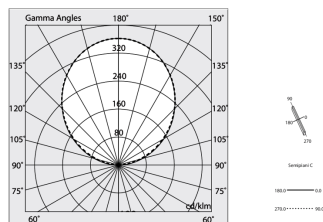

HERO B

1087B5.20

novalux
ITALIAN LIGHTING DESIGN SINCE 1948

Features

Use: Indoor
Type of installation: SUSPENDED
Emission: INDIRECT
Optics: OPAL
Colour: CAFFE
Dimming: ON/OFF
Emergency: NO
L: 1120mm
A: 53mm
H: 92mm
Made in: ITALY
Warranty: 5 years
Weight: 4kg