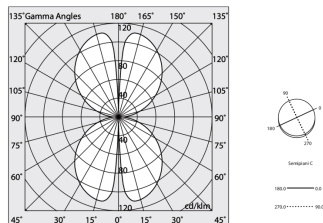

HALOS MINI

107344.22

novalux
ITALIAN LIGHTING DESIGN SINCE 1948

Features

Use: Indoor
Type of installation: SUSPENDED
Emission: INTERNAL
Optics: OPAL
Colour: GOLD
Dimming: WITH ACCESSORY
Emergency: NO
L: Ø1440mm
A: 20mm
H: 30mm
Made in: ITALY
Warranty: 5 years
Weight: 8kg

Tech data

Luminaire input power: 76.7W
Luminaire luminous flux: 3777lm
IP: 40
Insulation class: III
Supply voltage: MAX 1.4A
IK: 3
SELV: Si

Source

Light source: LED
Source power: 72W
Source luminous flux: 10164lm
Colour temperature: 2700K
CRI: >90
Colour tolerance: 3 Step MacAdam
LED lifespan: 50000h L80 B20

Compliance

CEI EN 60598-1:2015 + A11:2009. IEC 60598-2:2015 2-1

Standards

Photobiological risk: RISK GROUP 0 Certified fixture in EXEMPT GROUP, in accordance with CEI EN 62471:2010-01, IEC TR 62778:2014.

CAM edilizia: The product complies with the requirements for public buildings, ministerial decree of 23rd June 2022 n.256.

[View more product info](#)

Novalux S.r.l. via Marzabotto, 2 40050 Funo di Argelato (BO) Italy
Tel: +39 051 860558 · Fax +39 051 6647859 · Mail: info@novalux.it · VAT number 00536541204 · novalux.com
Company subject to the management and coordination by SLV GmbH

This technical data sheet is owned by Novalux S.r.l., all rights reserved. Novalux S.r.l. reserves the right to make changes without prior notice.