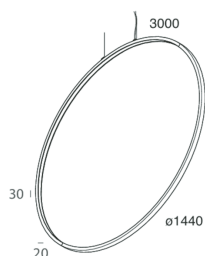

HALOS MINI

107344.22

novalux
ITALIAN LIGHTING DESIGN SINCE 1948

Features

Use: Indoor
Type of installation: SUSPENDED
Emission: INTERNAL
Optics: OPAL
Colour: GOLD
Dimming: WITH ACCESSORY
Emergency: NO
L: Ø1440mm
A: 20mm
H: 30mm
Made in: ITALY
Warranty: 5 years
Weight: 8kg