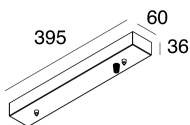

HALOS MINI

107344.22

novalux
ITALIAN LIGHTING DESIGN SINCE 1948

MOUNTING ACCESSORIES

HALOS MINI VERT: ROS. ALIM. REM. BIA

107347.01

HALOS MINI VERT: ROS. ALIM. REM. ORO

107347.22

ELECTRICAL ACCESSORIES

HALOS: 1440 ALIMENTATORE ON-OFF

105109.99

HALOS MINI VERT: ROSONE ON/OFF 482 BIA

107326.01

HALOS MINI VERT: ROSONE ON/OFF 482 ORO

107326.22

DIMMABLE ACCESSORIES

HALOS: 1440 ALIMENTATORE DALI-PUSH

105110.99