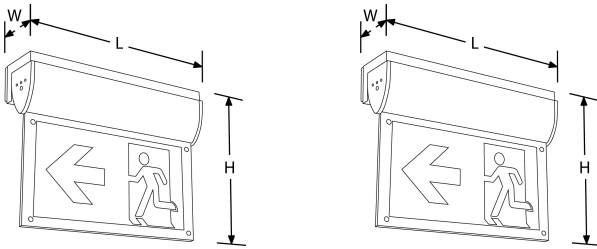

Product Description:

Range of maintained and non-maintained 240V aluminium ceiling mounted LED emergency exit signs with 3 hours emergency back-up duration.

Product Image:

Line Drawing

Product Specs:

Technology	LED	Input Voltage	220-240V AC
Positional Adjustment	Fixe	Number of LEDs	24
Lifetime L70 (hrs)	30.000	Input Frequency	50/60HZ
Dimmable	Non	Fire Protection	No
Height (mm)	230	Length (mm)	300
Width (mm)	67	Weight (Kg)	1.102