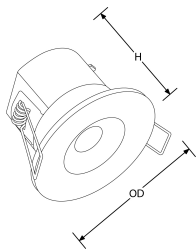

**Product Description:**

**Product Image:**

**Line Drawing**

**Product Specs:**

Technology	LED	Input Voltage	220-240V AC
Positional Adjustment	Fixe	Number of LEDs	20
Lifetime L70 (hrs)	35000	Input Frequency	50/50HZ
Dimmable	Oui	Dali	Non
IP Rating	IP65	Fire Protection	Oui
Acoustic Rated	Oui	Operating Env. Temp. (Min) °C	-20°C
Operating Env. Temp. (Max) °C	25°C	Optic Material	Verre
Power Factor	0.9	Overall Diameter (mm)	88
Height (mm)	80	Recess Depth (mm)	80
Cutout Diameter (mm)	70	Weight (Kg)	0.236