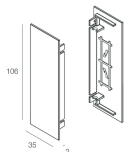

RECTA

111423.21

novalux
ITALIAN LIGHTING DESIGN SINCE 1948

COMPLETION ACCESSORIES

RECTA: COPPIA TESTATE CP

111428.21