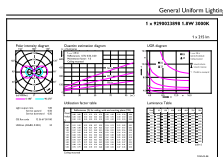

Données photométriques

General uniform lighting - CorePro LEDcapsuleLV 1.8-20W GY6.35 830

Spectral Power Distribution Colour - CorePro LEDcapsuleLV 1.8-20W GY6.35 830