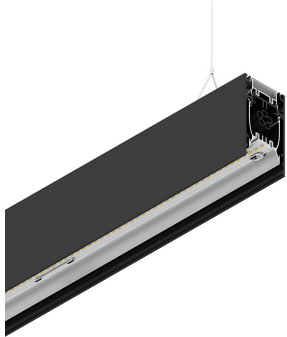

HERO B

108782.02H

novalux
ITALIAN LIGHTING DESIGN SINCE 1948

Features

Use: Indoor
Type of installation: SUSPENDED
Emission: DIRECT/INDIRECT
Colour: BLACK
Dimming: PUSH
Emergency: NO
L: 2520mm
A: 53mm
H: 92mm
Made in: ITALY
Warranty: 5 years
Weight: 9kg

Tech data

Luminaire input power: 120.6W
Indirect luminous flux: 5658lm
IP: 40
Insulation class: I
Supply voltage: 220-240V 50/60Hz
SELV: Si

Source

Light source: LED
Source power: 103W
Colour temperature: 3000K
CRI: >90
Colour tolerance: 3 Step MacAdam
LED lifespan: 50000h L80 B20