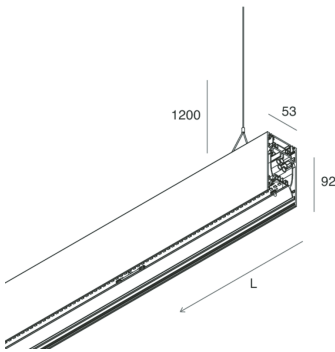

HERO B

108782.02H

novalux
ITALIAN LIGHTING DESIGN SINCE 1948

Features

Use: Indoor
Type of installation: SUSPENDED
Emission: DIRECT/INDIRECT
Colour: BLACK
Dimming: PUSH
Emergency: NO
L: 2520mm
A: 53mm
H: 92mm
Made in: ITALY
Warranty: 5 years
Weight: 9kg

Tech data

Luminaire input power: 120.6W
Indirect luminous flux: 5658lm
IP: 40
Insulation class: I
Supply voltage: 220-240V 50/60Hz
SELV: Si

Source

Light source: LED
Source power: 103W
Colour temperature: 3000K
CRI: >90
Colour tolerance: 3 Step MacAdam
LED lifespan: 50000h L80 B20