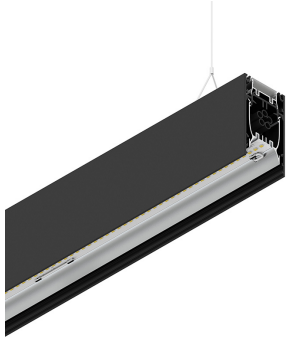

## Features

Use: Indoor  
Type of installation: SUSPENDED  
Emission: DIRECT/INDIRECT  
Optics: OPAL  
Colour: BLACK  
Dimming: DALI  
Emergency: NO  
L: 2520mm  
A: 53mm  
H: 92mm  
Made in: ITALY  
Warranty: 5 years  
Weight: 9kg

## Tech data

Luminaire input power: 120.6W  
Luminaire luminous flux: 10765lm  
Indirect luminous flux: 5935lm  
IP: 40  
Insulation class: I  
Supply voltage: 220-240V 50/60Hz  
SELV: Si