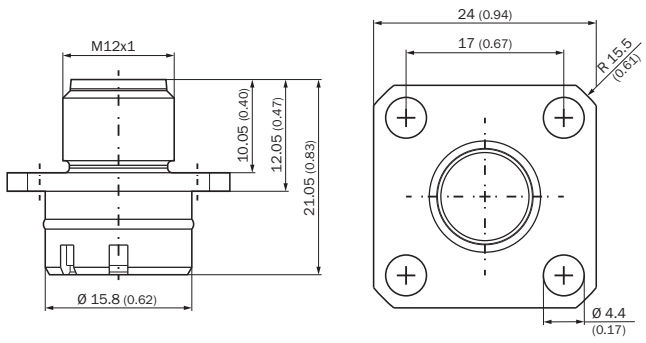

Dimensional drawing (Dimensions in mm (inch))