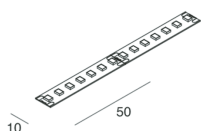

STRIP LED

100949.99

novalux
ITALIAN LIGHTING DESIGN SINCE 1948

Features

Use: Indoor
Dimming: WITH ACCESSORY
Emergency: WITH ACCESSORY
L: 5000mm
A: 10mm
Warranty: 5 years
Weight: 0.15kg

Tech data

Luminous flux in emergency: L min = 40 L max = 170 - 1h: 17% / 3h: 7%
IP: 20
Insulation class: III
Supply voltage: 24 Vdc
Energy efficiency class: F
SELV: No

Source

Light source: LED
Source power: 14.4W/m
Source luminous flux: 1498lm
Colour temperature: 2700K
CRI: >90
LED lifespan: 30000h L70 B20

Compliance

CEI EN 60598-1:2015 + A11:2009. IEC 60598-2:2015 2-1

Standards

Photobiological risk: RISK GROUP 1 Certified fixture in RISK GROUP 1 (Low Risk)-The fixture does not pose a hazard due to normal behavioral limitations on exposure - in accordance with CEI EN 62471:2010-01, IEC TR 62778:2014.

CAM edilizia: The product complies with the requirements for public buildings, ministerial decree of 23rd June 2022 n.256.

[View more product info](#)

Novalux S.r.l. via Marzabotto, 2 40050 Funo di Argelato (BO) Italy
Tel: +39 051 860558 · Fax +39 051 6647859 · Mail: info@novalux.it · VAT number 00536541204 · novalux.com
Company subject to the management and coordination by SLV GmbH

This technical data sheet is owned by Novalux S.r.l., all rights reserved. Novalux S.r.l. reserves the right to make changes without prior notice.