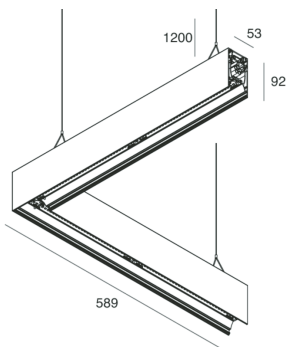

HERO B

108792.02H

novalux
ITALIAN LIGHTING DESIGN SINCE 1948

Features

Use: Indoor
Type of installation: SUSPENDED
Emission: DIRECT/INDIRECT
Colour: BLACK
Dimming: PUSH
Emergency: NO
L: 589x589mm
A: 53mm
H: 92mm
Made in: ITALY
Warranty: 5 years
Weight: 3.3kg