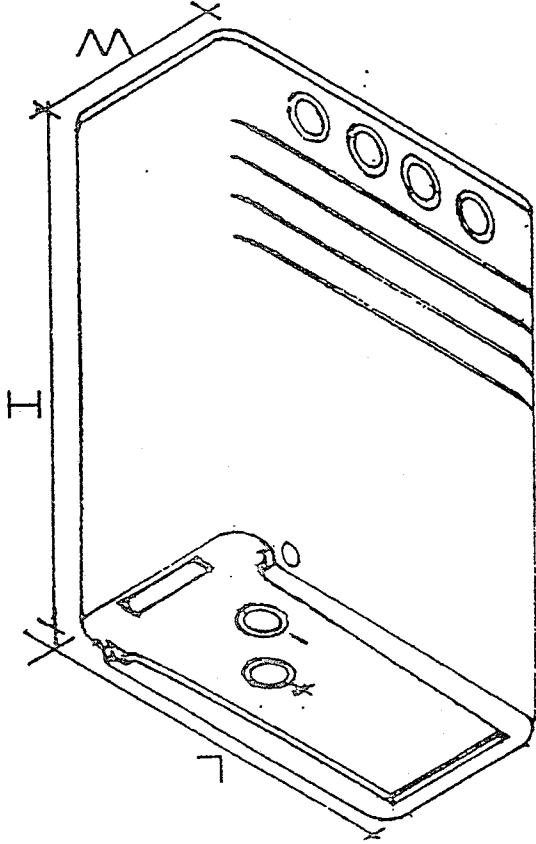

<p>FIT FOR RADIO MODEL SIZE</p>	<p>STX, MX800 UC4327 12.72 x W1.42 x H3.78 (INCH)</p>
---	---

STX, MX800
CIRCUIT DIAGRAM