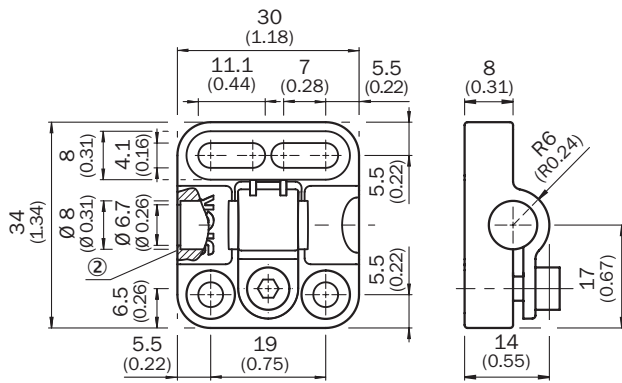

## Detailed technical data

### Technical specifications

<b>Accessory group</b>	Terminal and alignment brackets
<b>Accessory family</b>	Terminal brackets
<b>Material</b>	Plastic (PA12), glass-fiber reinforced
<b>Items supplied</b>	Mounting hardware included
<b>Description</b>	Clamping block for round sensors M8, with fixed stop
<b>Specialty</b>	With fixed stop

## Dimensional drawing (Dimensions in mm (inch))