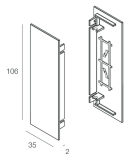

RECTA

111407.20

novalux
ITALIAN LIGHTING DESIGN SINCE 1948

COMPLETION ACCESSORIES

RECTA: COPPIA TESTATE CF

111428.20