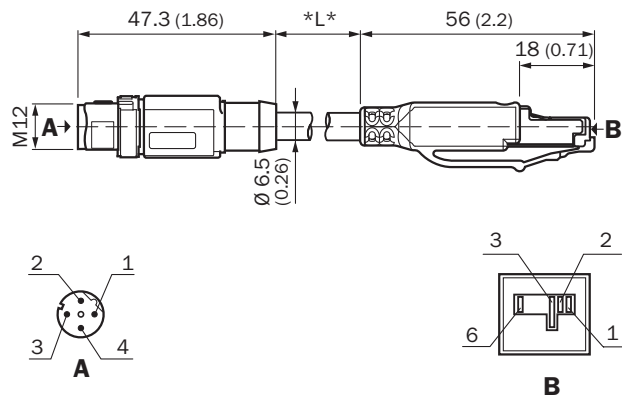

Dimensional drawing (Dimensions in mm (inch))