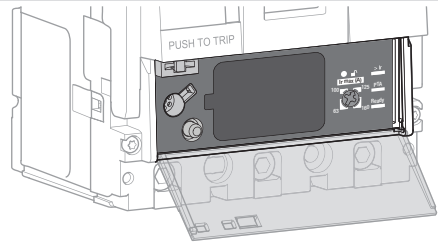

<http://hgr.io/r/htp210h>

TRIP UNIT

Energy

1

2

3

| | | | |
|----------------|----------|-----------|----------------------|
| | | | |
| > Ir | <105% Ir | ≥ 105% Ir | I > 112% Ir |
| PTA | PTA OFF | PTA ON | PTA ON PTA OUT ON |
| Ready | OFF | | ON |