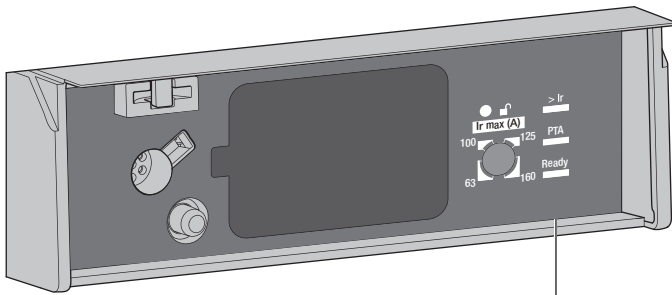

<http://hgr.io/r/htp210h>

TRIP UNIT

Energy

1

2

3

| | | | |
|----------------|----------|-----------|----------------------|
| | | | |
| > Ir | <105% Ir | ≥ 105% Ir | I > 112% Ir |
| PTA | PTA OFF | PTA ON | PTA ON PTA OUT ON |
| Ready | OFF | | ON |