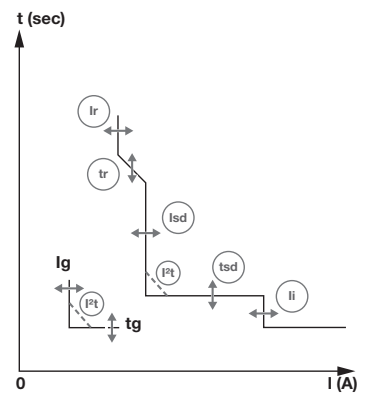

<http://hgr.io/r/htp210h>

TRIP UNIT

Energy

1

2

3

| | | | |
|----------------|----------|-----------|----------------------|
| | | | |
| > Ir | <105% Ir | ≥ 105% Ir | I > 112% Ir |
| PTA | PTA OFF | PTA ON | PTA ON PTA OUT ON |
| Ready | OFF | | ON |