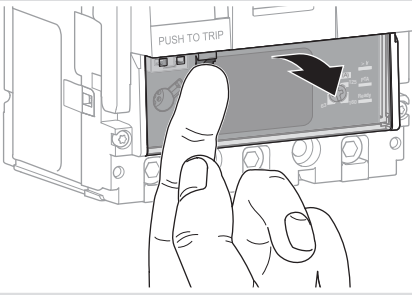

<http://hgr.io/r/htp210h>

TRIP UNIT

Energy

1

2

3

| | | | |
|----------------|----------|-----------|----------------------|
| | | | |
| > Ir | <105% Ir | ≥ 105% Ir | I > 112% Ir |
| PTA | PTA OFF | PTA ON | PTA ON PTA OUT ON |
| Ready | OFF | | ON |