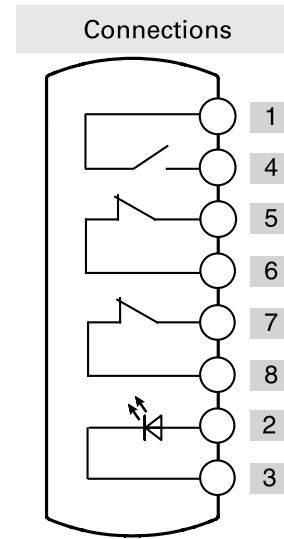

Illuminated
button
spring-return

Emergency
push button

| | Contacts | Diagram |
|----------|----------|---------|
| Device 1 | 1NO | |
| Device 2 | 2NC | |

| | | |
|-----------|----------------------------------|--|
| Connector | M12 with 8 pole at the bottom | |
|-----------|----------------------------------|--|