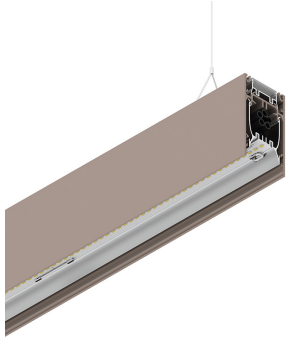

HERO B

108781.21H

novalux
ITALIAN LIGHTING DESIGN SINCE 1948

Features

Use: Indoor
Type of installation: SUSPENDED
Emission: DIRECT/INDIRECT
Colour: CAPPUCCINO
Dimming: PUSH
Emergency: NO
L: 2240mm
A: 53mm
H: 92mm
Made in: ITALY
Warranty: 5 years
Weight: 8kg

Tech data

Luminaire input power: 105.9W
Indirect luminous flux: 4951lm
IP: 40
Insulation class: I
Supply voltage: 220-240V 50/60Hz
SELV: Si

Source

Light source: LED
Source power: 91W
Colour temperature: 3000K
CRI: >90
Colour tolerance: 3 Step MacAdam
LED lifespan: 50000h L80 B20