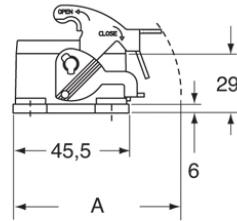

Part number  
**JCVI 10 L**

Bulkhead mounting housing, JEI®-V series,  
 with 1 lever, size "57.27"

<b>Product description</b>		<b>Material properties</b>	
<b>Product type</b>	Bulkhead mounting housing	<b>Other materials</b>	Lever: Galvanized steel Gasket: NBR
<b>Series</b>	JEI®-V	<b>Colour</b>	RAL 7040 grey
<b>Closing type</b>	With 1 lever	<b>Approvals / Standards</b>	
<b>Size</b>	Size 57.27	<b>Certifications</b>	DNV, BV
<b>Cable entry</b>	Without cable entry	<b>UL</b>	ECBT2
<b>Technical data</b>		<b>cUL</b>	ECBT8
<b>IP degree of protection</b>	IP65 / IP66 / IP69	<b>General ordering information</b>	
<b>Further technical details</b>		<b>EAN13 code</b>	8015747137591
<b>Weight</b>	119,00 g	<b>Packaging Information</b>	
<b>Operating temperature range (min, max)</b>	-40°C...+125°C	<b>Packaging length</b>	270,00 mm
		<b>Packaging height</b>	120,00 mm
		<b>Packaging width</b>	210,00 mm
		<b>Packaging weight</b>	2,65 kg
		<b>Packaging volume</b>	6,80 dm <sup>3</sup>
		<b>Packaging description</b>	Carton box
		<b>Packaging quantity</b>	20 Pcs
		<b>Packaging EAN code</b>	8015747143974
		<b>Sub-packaging weight</b>	0,66 kg
		<b>Sub-packaging description</b>	Plastic packaging
		<b>Sub-packaging quantity</b>	5 Pcs
		<b>Sub-packaging EAN barcode</b>	8015747140119

Part number  
**JCVI 10 L**

Catalogue drawings

Catalogue drawings

JCVI L

	A	B	C	D
JCVI 06 L	66	82,5	52	70
JCVI 10 L	70	95,5	65	83
JCVI 16 L	70	115,5	86	103
JCVI 24 L	70	142,5	112	130

## Notes

Dimensions shown in mm are not binding and may be changed without notice.