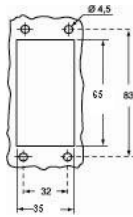

Part number  
**JCVI 10 L**

Bulkhead mounting housing, JEI®-V series,  
 with 1 lever, size "57.27"

<b>Product description</b>		<b>Material properties</b>	
<b>Product type</b>	Bulkhead mounting housing	<b>Other materials</b>	Lever: Galvanized steel Gasket: NBR
<b>Series</b>	JEI®-V	<b>Colour</b>	RAL 7040 grey
<b>Closing type</b>	With 1 lever	<b>Approvals / Standards</b>	
<b>Size</b>	Size 57.27	<b>Certifications</b>	DNV, BV
<b>Cable entry</b>	Without cable entry	<b>UL</b>	ECBT2
<b>Technical data</b>		<b>cUL</b>	ECBT8
<b>IP degree of protection</b>	IP65 / IP66 / IP69	<b>General ordering information</b>	
<b>Further technical details</b>		<b>EAN13 code</b>	8015747137591
<b>Weight</b>	119,00 g	<b>Packaging Information</b>	
<b>Operating temperature range (min, max)</b>	-40°C...+125°C	<b>Packaging length</b>	270,00 mm
		<b>Packaging height</b>	120,00 mm
		<b>Packaging width</b>	210,00 mm
		<b>Packaging weight</b>	2,65 kg
		<b>Packaging volume</b>	6,80 dm <sup>3</sup>
		<b>Packaging description</b>	Carton box
		<b>Packaging quantity</b>	20 Pcs
		<b>Packaging EAN code</b>	8015747143974
		<b>Sub-packaging weight</b>	0,66 kg
		<b>Sub-packaging description</b>	Plastic packaging
		<b>Sub-packaging quantity</b>	5 Pcs
		<b>Sub-packaging EAN barcode</b>	8015747140119

Part number  
**JCVI 10 L**

Catalogue drawings

Catalogue drawings

JCVI L

	A	B	C	D
JCVI 06 L	66	82,5	52	70
JCVI 10 L	70	95,5	65	83
JCVI 16 L	70	115,5	86	103
JCVI 24 L	70	142,5	112	130

## Notes

Dimensions shown in mm are not binding and may be changed without notice.