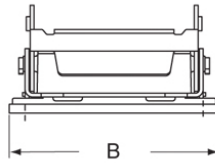

Part number  
**JCVI 10 L**

Bulkhead mounting housing, JEI®-V series,  
 with 1 lever, size "57.27"

<b>Product description</b>		<b>Material properties</b>	
<b>Product type</b>	Bulkhead mounting housing	<b>Other materials</b>	Lever: Galvanized steel Gasket: NBR
<b>Series</b>	JEI®-V	<b>Colour</b>	RAL 7040 grey
<b>Closing type</b>	With 1 lever	<b>Approvals / Standards</b>	
<b>Size</b>	Size 57.27	<b>Certifications</b>	DNV, BV
<b>Cable entry</b>	Without cable entry	<b>UL</b>	ECBT2
<b>Technical data</b>		<b>cUL</b>	ECBT8
<b>IP degree of protection</b>	IP65 / IP66 / IP69	<b>General ordering information</b>	
<b>Further technical details</b>		<b>EAN13 code</b>	8015747137591
<b>Weight</b>	119,00 g	<b>Packaging Information</b>	
<b>Operating temperature range (min, max)</b>	-40°C...+125°C	<b>Packaging length</b>	270,00 mm
		<b>Packaging height</b>	120,00 mm
		<b>Packaging width</b>	210,00 mm
		<b>Packaging weight</b>	2,65 kg
		<b>Packaging volume</b>	6,80 dm <sup>3</sup>
		<b>Packaging description</b>	Carton box
		<b>Packaging quantity</b>	20 Pcs
		<b>Packaging EAN code</b>	8015747143974
		<b>Sub-packaging weight</b>	0,66 kg
		<b>Sub-packaging description</b>	Plastic packaging
		<b>Sub-packaging quantity</b>	5 Pcs
		<b>Sub-packaging EAN barcode</b>	8015747140119

Part number  
**JCVI 10 L**

Catalogue drawings

Catalogue drawings

JCVI L

	A	B	C	D
JCVI 06 L	66	82,5	52	70
JCVI 10 L	70	95,5	65	83
JCVI 16 L	70	115,5	86	103
JCVI 24 L	70	142,5	112	130

## Notes

Dimensions shown in mm are not binding and may be changed without notice.