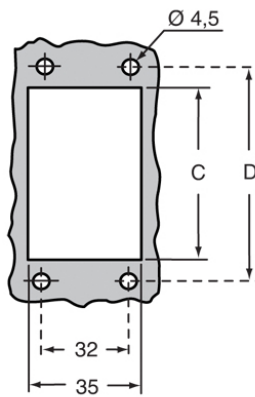

Part number  
**JCVI 10 L**

Bulkhead mounting housing, JEI®-V series,  
 with 1 lever, size "57.27"

<b>Product description</b>		<b>Material properties</b>	
<b>Product type</b>	Bulkhead mounting housing	<b>Other materials</b>	Lever: Galvanized steel Gasket: NBR
<b>Series</b>	JEI®-V	<b>Colour</b>	RAL 7040 grey
<b>Closing type</b>	With 1 lever	<b>Approvals / Standards</b>	
<b>Size</b>	Size 57.27	<b>Certifications</b>	DNV, BV
<b>Cable entry</b>	Without cable entry	<b>UL</b>	ECBT2
<b>Technical data</b>		<b>cUL</b>	ECBT8
<b>IP degree of protection</b>	IP65 / IP66 / IP69	<b>General ordering information</b>	
<b>Further technical details</b>		<b>EAN13 code</b>	8015747137591
<b>Weight</b>	119,00 g	<b>Packaging Information</b>	
<b>Operating temperature range (min, max)</b>	-40°C...+125°C	<b>Packaging length</b>	270,00 mm
		<b>Packaging height</b>	120,00 mm
		<b>Packaging width</b>	210,00 mm
		<b>Packaging weight</b>	2,65 kg
		<b>Packaging volume</b>	6,80 dm <sup>3</sup>
		<b>Packaging description</b>	Carton box
		<b>Packaging quantity</b>	20 Pcs
		<b>Packaging EAN code</b>	8015747143974
		<b>Sub-packaging weight</b>	0,66 kg
		<b>Sub-packaging description</b>	Plastic packaging
		<b>Sub-packaging quantity</b>	5 Pcs
		<b>Sub-packaging EAN barcode</b>	8015747140119

Part number  
**JCVI 10 L**

Catalogue drawings

Catalogue drawings

JCVI L

	A	B	C	D
JCVI 06 L	66	82,5	52	70
JCVI 10 L	70	95,5	65	83
JCVI 16 L	70	115,5	86	103
JCVI 24 L	70	142,5	112	130

## Notes

Dimensions shown in mm are not binding and may be changed without notice.