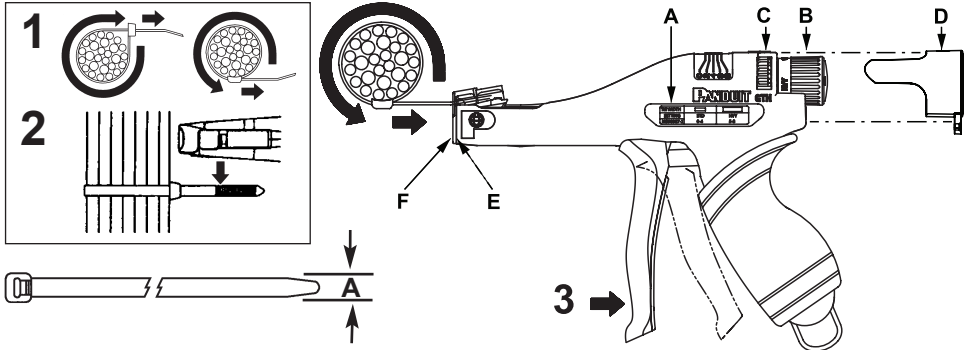

CABLE TIE INSTALLATION TOOL OPERATING INSTRUCTIONS

© Panduit Corp. 2013

FOR INSTALLING:

Pan-Ty, Dome-Top Barb Ty, Sta-Strap, Dura-Ty, Contour-Ty, and In-Line Cable Ties of Standard, Heavy-Standard, Light-Heavy, and Heavy cross sections.

A 	B 	C
		0 - 4
		4 - 6
		5 - 6
		5 - 8

ENGLISH

TOOL MAINTENANCE: GTH

This tool requires no special operator maintenance.

REPLACEMENT KITS and ACCESSORIES: (Sold Separately)

D: KGTHTL – Tension Locking Kit