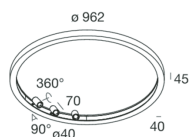

HALOS SPOT

109707.02

novalux
ITALIAN LIGHTING DESIGN SINCE 1948

Features

Use: Indoor
Type of installation: SUSPENDED, CEILING MOUNTED
Emission: INTERNAL
Optics: OPALE/SPOT
Beam: 20°
Colour: BLACK
Dimming: WITH ACCESSORY
Emergency: NO
L: Ø 962mm
A: 40mm
H: 45mm
Made in: ITALY
Warranty: 5 years
Weight: 6.8kg