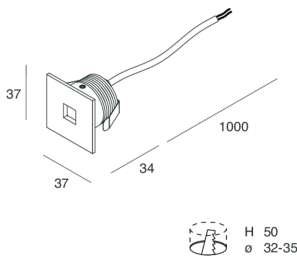

Standards

Photobiological risk: RISK GROUP 0 Certified fixture in EXEMPT GROUP, in accordance with CEI EN 62471:2010-01, IEC TR 62778:2014.

[View more product info](#)