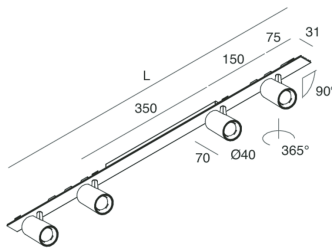

Novalux S.r.l. via Marzabotto, 2 40050 Funo di Argelato (BO) Italy
Tel: +39 051 860558 · Fax +39 051 6647859 · Mail: info@novalux.it · VAT number 00536541204 · novalux.com
Company subject to the management and coordination by SLV GmbH

This technical data sheet is owned by Novalux S.r.l., all rights reserved. Novalux S.r.l. reserves the right to make changes without prior notice.