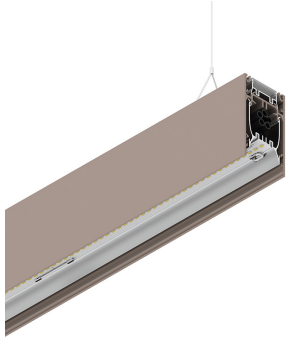

HERO B

108782.21H

novalux
ITALIAN LIGHTING DESIGN SINCE 1948

Features

Use: Indoor
Type of installation: SUSPENDED
Emission: DIRECT/INDIRECT
Colour: CAPPUCCINO
Dimming: PUSH
Emergency: NO
L: 2520mm
A: 53mm
H: 92mm
Made in: ITALY
Warranty: 5 years
Weight: 9kg

Tech data

Luminaire input power: 120.6W
Indirect luminous flux: 5658lm
IP: 40
Insulation class: I
Supply voltage: 220-240V 50/60Hz
SELV: Si

Source

Light source: LED
Source power: 103W
Colour temperature: 3000K
CRI: >90
Colour tolerance: 3 Step MacAdam
LED lifespan: 50000h L80 B20