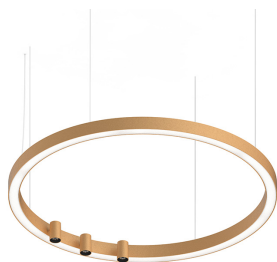

HALOS SPOT

109704.22

novalux
ITALIAN LIGHTING DESIGN SINCE 1948

Features

Use: Indoor
Type of installation: SUSPENDED
Emission: DIRECT
Optics: OPALE/SPOT
Beam: 40°
Colour: GOLD
Dimming: WITH ACCESSORY
Emergency: NO
L: Ø 962mm
A: 40mm
H: 50mm
Made in: ITALY
Warranty: 5 years
Weight: 7.5kg