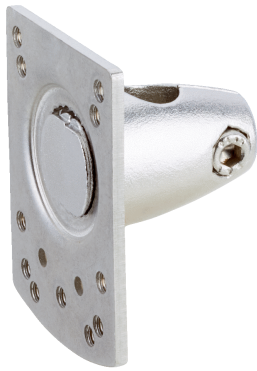

BEF-KHS-N02

SICK
Sensor Intelligence.

Ordering information

Type	Part no.
BEF-KHS-N02	2051608

Included in delivery: BEF-KHS-KH3 (1)

Other models and accessories → www.sick.com/

Detailed technical data

Technical specifications

Accessory group	Universal bar clamp systems
Material	Zinc plated steel (sheet), Zinc die cast (clamping bracket)
Items supplied	Universal clamp (5322626), mounting hardware
Description	Plate N02 for universal clamp bracket
Usable for	W4S-3 Glass W10 W4SLG-3 W4S-3 Inox W4S-3 Inox Glass W9 W11-2 W12-3 W12-2 Laser W12G W12 Teflon W16 W250 W250-2 PowerProx W11G-2 TranspaTect WTT12 UC12 P250 G6 Inox W4S W4SL-3V W4SLG-3V W4SL-3H