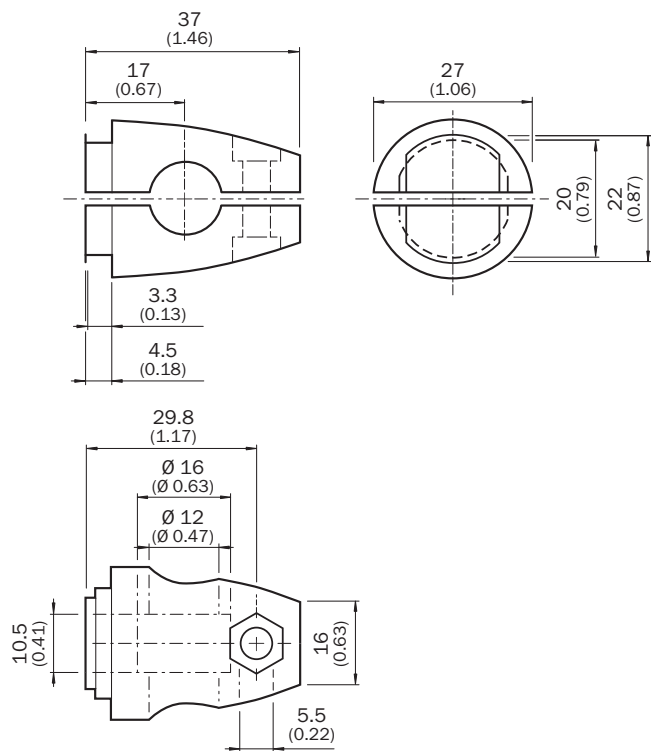

ECLASS 9.0	27273701
ECLASS 10.0	27273701
ECLASS 11.0	27273701
ECLASS 12.0	27273701
ETIM 5.0	EC002024
ETIM 6.0	EC002024
ETIM 7.0	EC002024
ETIM 8.0	EC002024
UNSPSC 16.0901	32131023

Dimensional drawing (Dimensions in mm (inch))

BEF-KHS-KH3