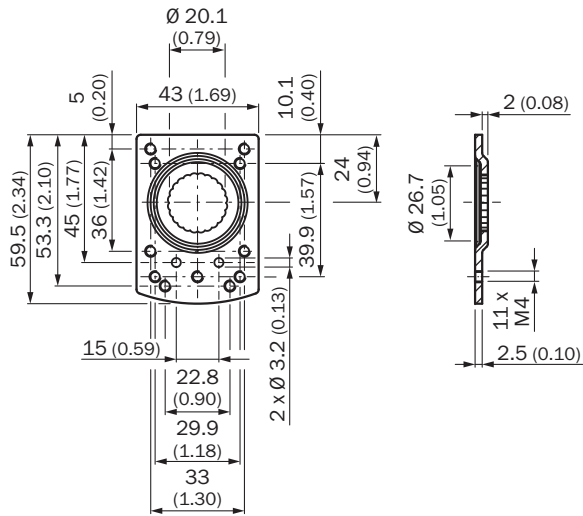

Accessory group	Universal bar clamp systems
Material	Zinc plated steel (sheet), Zinc die cast (clamping bracket)
Items supplied	Universal clamp (5322626), mounting hardware
Description	Plate N02 for universal clamp bracket
Usable for	W4S-3 Glass W10 W4SLG-3 W4S-3 Inox W4S-3 Inox Glass W9 W11-2 W12-3 W12-2 Laser W12G W12 Teflon W16 W250 W250-2 PowerProx W11G-2 TranspaTect WTT12 UC12 P250 G6 Inox W4S W4SL-3V W4SLG-3V W4SL-3H

Dimensional drawing (Dimensions in mm (inch))

BEF-KHS-KH3

SICK AT A GLANCE

SICK is one of the leading manufacturers of intelligent sensors and sensor solutions for industrial applications. A unique range of products and services creates the perfect basis for controlling processes securely and efficiently, protecting individuals from accidents and preventing damage to the environment.