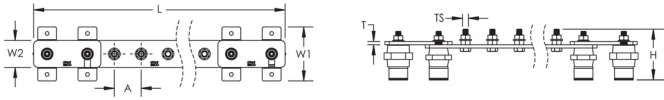

Unit Weight: 2,48-kg

ADDITIONAL PRODUCT DETAILS

Tinned finish is 8 microns according to ASTM B545 Service Class "C" for corrosive environments.

DIAGRAMS

AVERTISSEMENT

Les produits nVent doivent être installés et utilisés conformément aux consignes figurant dans les fiches d'instructions et les documents de formation des produits nVent. Les fiches d'instructions sont disponibles à l'adresse suivante: www.nvent.com et auprès de votre représentant du service client nVent. Une mauvaise installation, une utilisation incorrecte, une application erronée ou toute autre forme de non-respect scrupuleux des instructions et avertissements de nVent peuvent entraîner un dysfonctionnement du produit, des dommages matériels, des lésions corporelles graves et le décès et/ou annuler votre garantie.

Amérique du Nord

+1.800.753.9221

Option 1 – Customer Care

Option 2 – Technical Support

Europe

Netherlands:

+31 800-0200135

France:

+33 800 901 793

Europe

Germany:

800 1890272

Other Countries:

+31 13 5835404