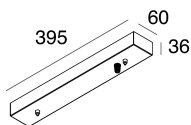

HALOS MINI

107338.02

novalux

ITALIAN LIGHTING DESIGN SINCE 1948

MOUNTING ACCESSORIES

HALOS MINI VERT: ROS. ALIM. REM. BIA

107347.01

HALOS MINI VERT: ROS. ALIM. REM. NERO

107347.02

ELECTRICAL ACCESSORIES

HALOS MINI VERTICALE: ALIM. ON/OFF 482

107324.99

HALOS MINI VERT: ROSONE ON/OFF 482 BIA

107326.01