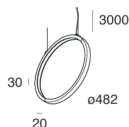

## Features

Use: Indoor  
Type of installation: SUSPENDED  
Emission: INTERNAL  
Optics: OPAL  
Colour: BLACK  
Dimming: WITH ACCESSORY  
Emergency: NO  
L: Ø482mm  
A: 20mm  
H: 30mm  
Made in: ITALY  
Warranty: 5 years  
Weight: 3kg