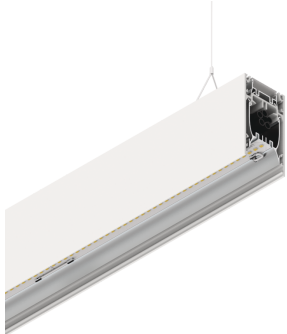

# HERO B

108782.01H

**novalux**  
ITALIAN LIGHTING DESIGN SINCE 1948

## Features

Use: Indoor  
Type of installation: SUSPENDED  
Emission: DIRECT/INDIRECT  
Colour: WHITE  
Dimming: PUSH  
Emergency: NO  
L: 2520mm  
A: 53mm  
H: 92mm  
Made in: ITALY  
Warranty: 5 years  
Weight: 9kg

## Tech data

Luminaire input power: 120.6W  
Indirect luminous flux: 5658lm  
IP: 40  
Insulation class: I  
Supply voltage: 220-240V 50/60Hz  
SELV: Si