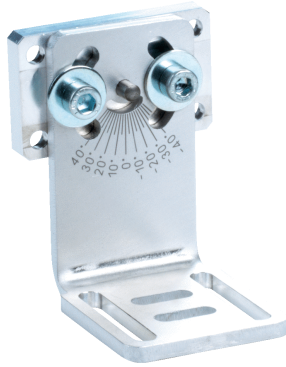

Mounting bracket

SICK
Sensor Intelligence.

Ordering information

Type	Part no.
Mounting bracket	2091431

Other models and accessories → www.sick.com/

Detailed technical data

Technical specifications

Accessory group	Mounting brackets and plates
Accessory family	Mounting brackets
Description	Mounting bracket with camera adapter plate, including screws