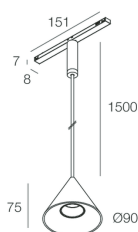

Novalux S.r.l. via Marzabotto, 2 40050 Funo di Argelato (BO) Italy
Tel: +39 051 860558 · Fax +39 051 6647859 · Mail: info@novalux.it · VAT number 00536541204 · novalux.com
Company subject to the management and coordination by SLV GmbH

This technical data sheet is owned by Novalux S.r.l., all rights reserved. Novalux S.r.l. reserves the right to make changes without prior notice.