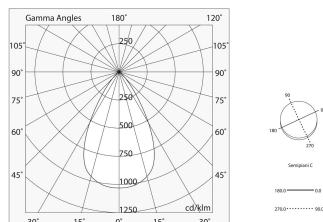

L-16 TRACK

108573.02

novalux
ITALIAN LIGHTING DESIGN SINCE 1948

Features

Use: Indoor
Type of installation: TRACK
Emission: DIRECT
Optics: SPOT
Beam: 50°
Colour: BLACK
Dimming: DALI
Emergency: NO
H: 78mm
ø: Ø90
Warranty: 5 years
Weight: 0.32kg

Tech data

Luminaire input power: 9W
Luminaire luminous flux: 436lm
IP: 20
Insulation class: III
Supply voltage: 48 Vdc
SELV: Si

Source

Light source: LED
Source power: 7W
Colour temperature: 2700K
CRI: >90
Colour tolerance: 3 Step MacAdam
LED lifespan: 30000h L70 B20

Compliance

CEI EN 60598-1:2015 + A11:2009. IEC 60598-2:2015 2-1

Standards

Photobiological risk: RISK GROUP 1 Certified fixture in RISK GROUP 1 (Low Risk)-The fixture does not pose a hazard due to normal behavioral limitations on exposure - in accordance with CEI EN 62471:2010-01, IEC TR 62778:2014.

[View more product info](#)

Novalux S.r.l. via Marzabotto, 2 40050 Funo di Argelato (BO) Italy
Tel: +39 051 860558 · Fax +39 051 6647859 · Mail: info@novalux.it · VAT number 00536541204 · novalux.com
Company subject to the management and coordination by SLV GmbH

This technical data sheet is owned by Novalux S.r.l., all rights reserved. Novalux S.r.l. reserves the right to make changes without prior notice.